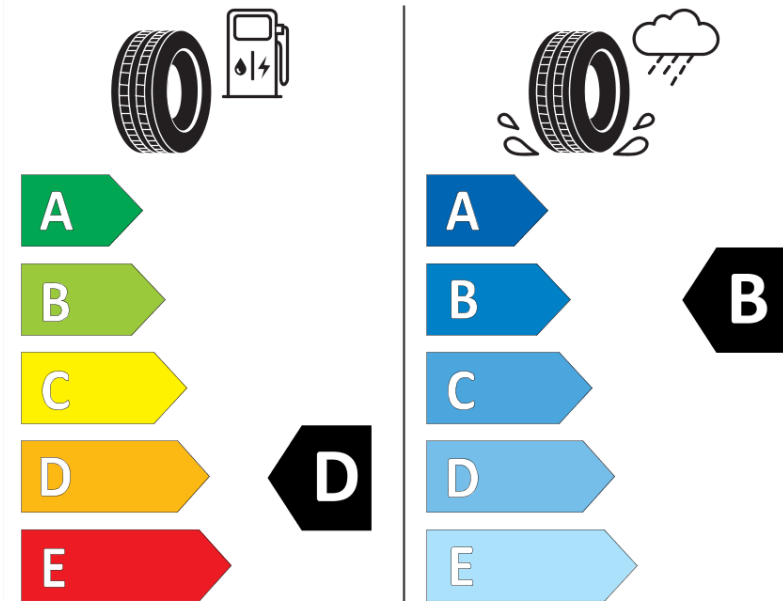

Product Information Sheet

Delegated Regulation (EU) 2020/740

Supplier name or trademark	MICHELIN
Commercial name or trade designation	PILOT SPORT 4 S GOE
Tyre type identifier	761740
Tyre size designation	255/35R19
Load-capacity index	96
Speed category symbol	Y
Fuel efficiency class	D
Wet grip class	B
External rolling noise class	B
External rolling noise value	71
Severe snow tyre	No
Ice tyre	No
Date of start of production	12/20
Date of end of production	
Load version	XL
Additional information	255/35 R19 96Y XL TL PILOT SPORT 4 S GOE MI

ENERG

MICHELIN

761740

255/35R19 96 Y

C1