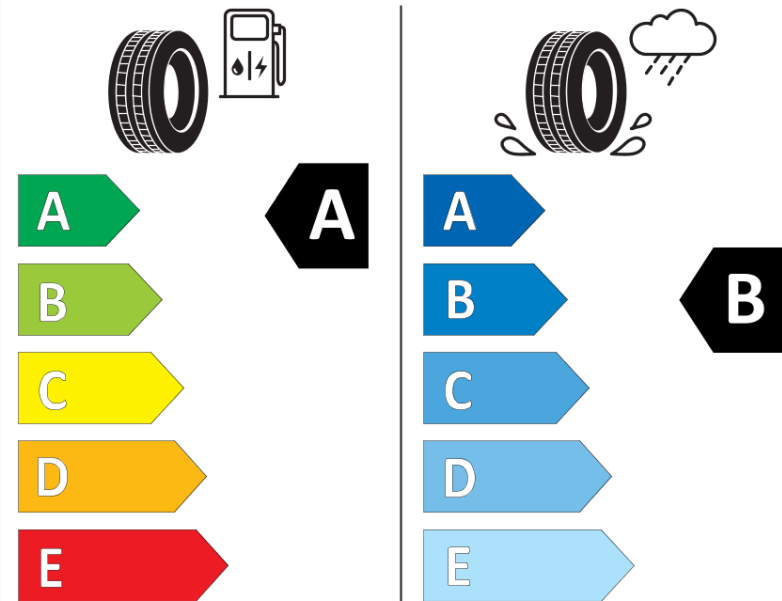

Product Information Sheet

Delegated Regulation (EU) 2020/740

Supplier name or trademark	MICHELIN
Commercial name or trade designation	PRIMACY 4 S3
Tyre type identifier	768534
Tyre size designation	195/55R16
Load-capacity index	87
Speed category symbol	H
Fuel efficiency class	A
Wet grip class	B
External rolling noise class	B
External rolling noise value	69
Severe snow tyre	No
Ice tyre	No
Date of start of production	49/18
Date of end of production	
Load version	SL
Additional information	195/55 R16 87H TL PRIMACY 4 S3 MI

ENERG

MICHELIN

768534

195/55R16 87 H

C1

2020/740